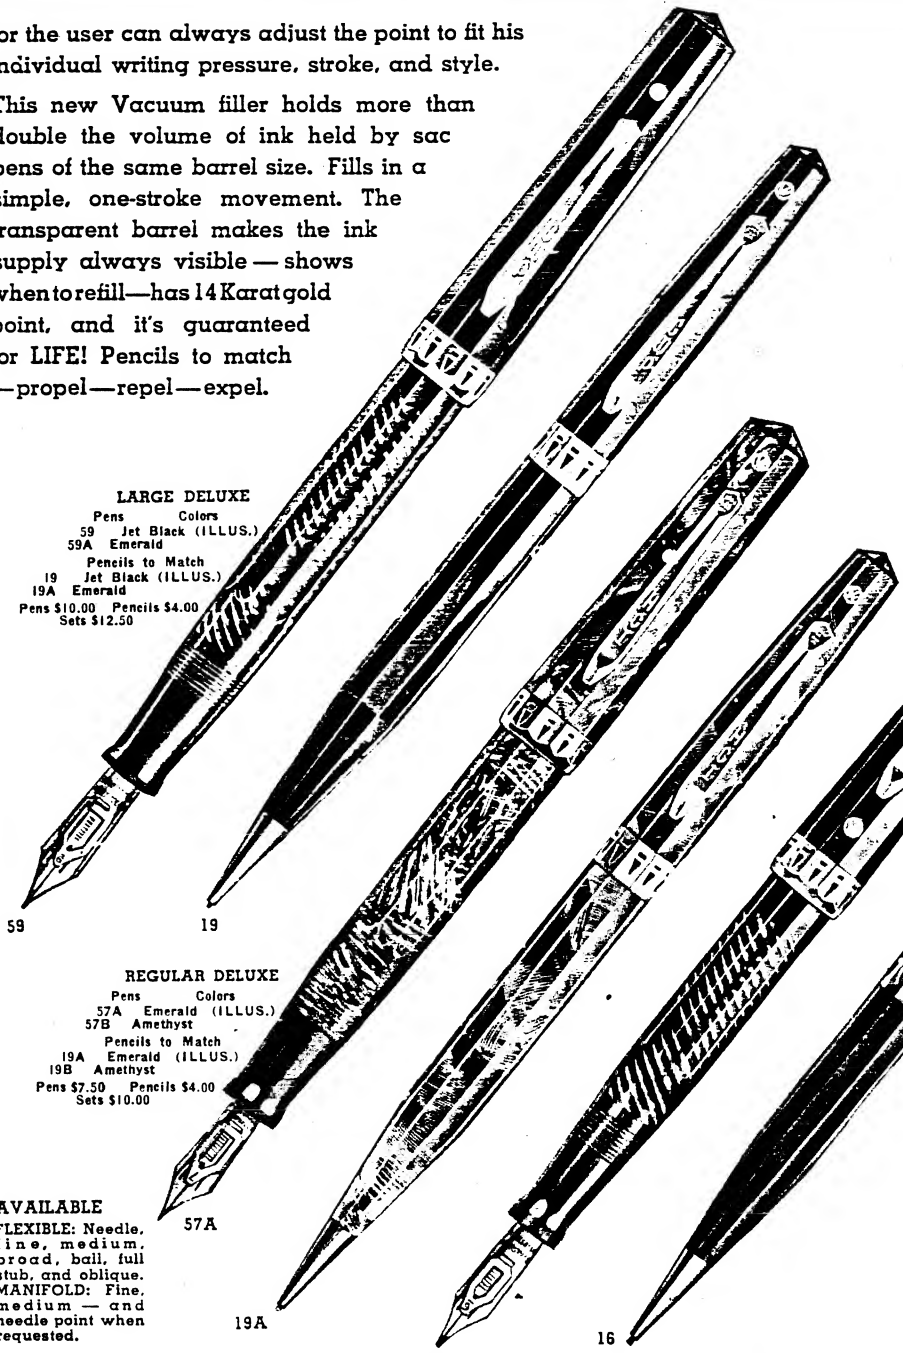

LARGE DELUXE

Pens Colors
59 Jet Black (ILLUS.)
59A Emerald
Pencils to Match
19 Jet Black (ILLUS.)
19A Emerald
Pens $10.00 Pencils $4.00
Sets $12.50

REGULAR DELUXE

Pens Colors
57A Emerald (ILLUS.)
57B Amethyst
Pencils to Match
19A Emerald (ILLUS.)
19B Amethyst
Pens $7.50 Pencils $4.00
Sets $10.00

LADIES' DELUXE

Pens Colors
56 Jet Black (ILLUS.)
56A Emerald
Pencils to Match
16 Jet Black (ILLUS.)
16A Emerald
Pens $7.50 Pencils $4.00
Sets $10.00

AVAILABLE

FLEXIBLE: Needle, fine, medium, broad, ball, full stub, and oblique.
MANIFOLD: Fine, medium — and needle point when requested.